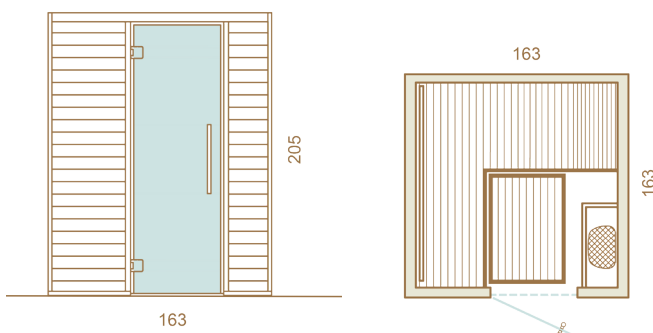

Key features

- Cosy and pleasant feel and look thanks to quality and colour of thermo-aspens
- Small dimensions, easy fit to smaller (bath)rooms
- Beautiful and comfortable wavy bench
- Easy-to-install DIY-sauna: ca 4-6 h with two persons
- Heater power selection between 3,5 or 4,5 kW
- Lighting with IR sensor switch
- Wooden details pre-treated with sauna wax
- Premium door with metal-wood handle

Product code

- SA3669

- Door opening direction can be changed upon installation