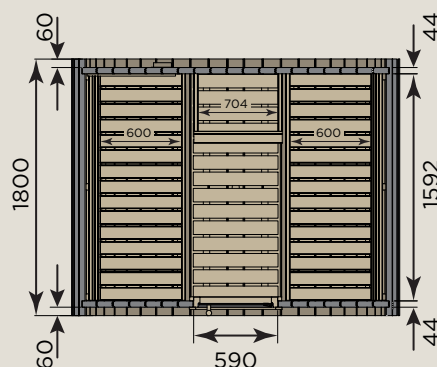

## BARREL SAUNA

**HARVIA**

Sauna & Spa

ENGLISH

**HARVIA**

Sauna &amp; Spa

**Equipment:**

- Cabin made of spruce wood, planks 40 mm (wall 44 mm) interior made of aspen wood
- 2 benches (width: 60cm)
- 2 backrests
- floor grate 2-piece
- LED bar white light, dimmable, 76 cm long
- Incl. roof covering - bitumen roof shingle black
- Clear glass door made of 8 mm ESG glass
- Feet made of impregnated wood
- Heater protection grille
- Ideal for the use of a wood stove, as the safety distances can be easily maintained

Technical details	Kammi 180	Kammi 220
Persons	2-4	2-6
Volume, m <sup>3</sup>	5,6	7
Sauna diameter, mm	2200	2200
Room length inside, mm	1600	2000
Room length outside, mm	1800	2200
Recommended heating output, kW	6-8	7-9

**Options:**

Window full glass  
(1-053-398)  
2154 x 807 x 44 mm

Window half glass  
(1-053-397)  
2154 x 807 x 44 mm

Harvia M3  
WKM3

Protective sheath  
full, WL450

Steel chimney  
WHP1500M (black)  
WHP1500